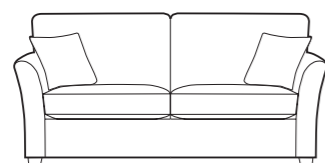

# Padstow

Padstow 3 seater sofa/sofabed in fabric 4728, small scatter cushions in 4212, light feet. Gallery accent chair in 4212, light leg.

Padstow 2 seater sofa/sofabed in fabric 4722 with small scatter cushions in 4212, light feet.

3 seater sofa/sofabed  
H 950mm  
W 1940mm  
D 990mm

2 seater sofa/sofabed  
H 950mm  
W 1730mm  
D 990mm

2/3 Seater sofabeds  
Two fold slatted and  
webbed metal action.  
Depth open 2280mm

Snuggler/Snuggler bed  
H 950mm  
W 1280mm  
D 990mm  
Depth open 2250mm

Chair  
H 960mm  
W 920mm  
D 950mm

Gallery accent chair  
H 910mm  
W 790mm  
D 940mm

Swivel chair  
H 920mm  
W 790mm  
D 860mm

Ottoman  
H 520mm  
W 990mm  
D 580mm

Storage stool  
H 410mm  
W 640mm  
D 580mm