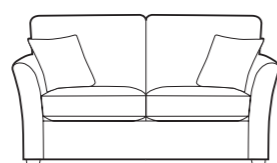

# Padstow

Padstow 3 seater sofa/sofabed in fabric 4728, small scatter cushions in 4212, light feet. Gallery accent chair in 4212, light leg.

Padstow 2 seater sofa/sofabed in fabric 4722 with small scatter cushions in 4212, light feet.

Padstow 2 seater sofabed in fabric 4722 with small scatter cushions in 4212, light feet.

Padstow chair in fabric 4728, light feet.

Padstow Snuggler/Snuggler bed in fabric 4720 with small scatter cushions in 4210, light feet.

3 seater sofa/sofabed  
H 950mm  
W 1940mm  
D 990mm

2 seater sofa/sofabed  
H 950mm  
W 1730mm  
D 990mm

2/3 Seater sofabeds  
Two fold slatted and  
webbed metal action.  
Depth open 2280mm

Snuggler/Snuggler bed  
H 950mm  
W 1280mm  
D 990mm  
Depth open 2250mm

Chair  
H 960mm  
W 920mm  
D 950mm

Gallery accent chair  
H 910mm  
W 790mm  
D 940mm

Swivel chair  
H 920mm  
W 790mm  
D 860mm

Ottoman  
H 520mm  
W 990mm  
D 580mm

Storage stool  
H 410mm  
W 640mm  
D 580mm