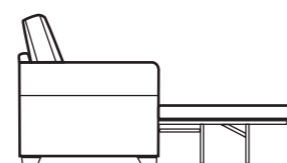

3 seater sofa/sofabed  
H 950mm  
W 1940mm  
D 990mm

2 seater sofa/sofabed  
H 950mm  
W 1730mm  
D 990mm

2/3 Seater sofabeds  
Two fold slatted and  
webbed metal action.  
Depth open 2280mm

Snuggler/Snuggler bed  
H 950mm  
W 1280mm  
D 990mm  
Depth open 2250mm

Chair  
H 960mm  
W 920mm  
D 950mm

Gallery accent chair  
H 910mm  
W 790mm  
D 940mm

Swivel chair  
H 920mm  
W 790mm  
D 860mm

Ottoman  
H 520mm  
W 990mm  
D 580mm

Storage stool  
H 410mm  
W 640mm  
D 580mm