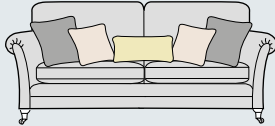

Standard back configuration

Grand sofa

- Body, seat and back cushions
- Two large scatter cushions
- Two small scatter cushions
- One lumbar cushion