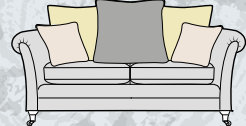

2 seater sofa

- Body and seat cushions
- Two pillow back cushions
- One pillow back cushion
- Two small scatter cushions

Accent chair in fabric 9767, smokey oak solid legs (AV3), Wing chair in fabric 9827, smokey oak pewter castor legs (OC17).