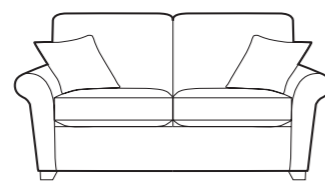

Salcombe

Salcombe 3 seater sofa/sofabed in fabric 4396 with small scatter cushions in 4876, light feet. Studio accent chair in 4876, light leg.

Salcombe 2 seater sofa/sofabed in fabric 4878 with small scatter cushions in 2160, light feet. Salcombe chair in fabric 2160, light feet.

3 seater sofa/sofabed
H 950mm
W 2040mm
D 990mm

2 seater sofa/sofabed
H 950mm
W 1820mm
D 990mm

2/3 Seater sofas
Two fold slatted and webbed metal action.
Depth open 2280mm

Snuggler/Snuggler bed
H 950mm
W 1350mm
D 990mm
Depth open 2250mm

Chair
H 930mm
W 1000mm
D 950mm

Studio accent chair
H 900mm
W 850mm
D 920mm

Swivel chair
H 920mm
W 790mm
D 860mm

Ottoman
H 420mm
W 990mm
D 580mm

Storage stool
H 410mm
W 640mm
D 580mm

Footstool
H 380mm
W 640mm
D 580mm