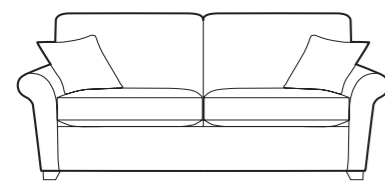

Salcombe

Salcombe 3 seater sofa/sofabed in fabric 4396 with small scatter cushions in 4876, light feet. Studio accent chair in 4876, light leg.

Salcombe 2 seater sofa/sofabed in fabric 4878 with small scatter cushions in 2160, light feet. Salcombe chair in fabric 2160, light feet.

3 seater sofa/sofabed
H 950mm
W 2040mm
D 990mm

2 seater sofa/sofabed
H 950mm
W 1820mm
D 990mm

2/3 Seater sofas
Two fold slatted and webbed metal action.
Depth open 2280mm

Snuggler/Snuggler bed
H 950mm
W 1350mm
D 990mm
Depth open 2250mm

Chair
H 930mm
W 1000mm
D 950mm

Studio accent chair
H 900mm
W 850mm
D 920mm

Swivel chair
H 920mm
W 790mm
D 860mm

Ottoman
H 420mm
W 990mm
D 580mm

Storage stool
H 410mm
W 640mm
D 580mm

Footstool
H 380mm
W 640mm
D 580mm