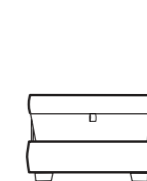

3 seater sofa/sofabed
H 950mm
W 2040mm
D 990mm

2 seater sofa/sofabed
H 950mm
W 1820mm
D 990mm

2/3 Seater sofas
Two fold slatted and webbed metal action.
Depth open 2280mm

Snuggler/Snuggler bed
H 950mm
W 1350mm
D 990mm
Depth open 2250mm

Chair
H 930mm
W 1000mm
D 950mm

Studio accent chair
H 900mm
W 850mm
D 920mm

Swivel chair
H 920mm
W 790mm
D 860mm

Ottoman
H 420mm
W 990mm
D 580mm

Storage stool
H 410mm
W 640mm
D 580mm

Footstool
H 380mm
W 640mm
D 580mm