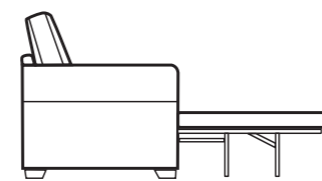

3 seater sofa/sofabed
H 950mm
W 2040mm
D 990mm

2 seater sofa/sofabed
H 950mm
W 1820mm
D 990mm

2/3 Seater sofas
Two fold slatted and webbed metal action.
Depth open 2280mm

Snuggler/Snuggler bed
H 950mm
W 1350mm
D 990mm
Depth open 2250mm