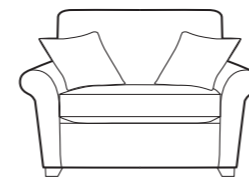

Salcombe

Salcombe 3 seater sofa/sofabed in fabric 4396 with small scatter cushions in 4876, light feet. Studio accent chair in 4876, light leg.

Salcombe 2 seater sofa/sofabed in fabric 4878 with small scatter cushions in 2160, light feet. Salcombe chair in fabric 2160, light feet.

Salcombe 3 seater sofas in fabric 4396 with small scatter cushions in 4876, light feet.

Salcombe Snuggler/Snuggler bed in fabric 2166 with small scatter cushions in 4876, light feet. Studio accent chair in fabric 4876, light leg.

3 seater sofa/sofabed
H 950mm
W 2040mm
D 990mm

2 seater sofa/sofabed
H 950mm
W 1820mm
D 990mm

2/3 Seater sofas
Two fold slatted and webbed metal action.
Depth open 2280mm

Snuggler/Snuggler bed
H 950mm
W 1350mm
D 990mm
Depth open 2250mm

Chair
H 930mm
W 1000mm
D 950mm

Studio accent chair
H 900mm
W 850mm
D 920mm

Swivel chair
H 920mm
W 790mm
D 860mm

Ottoman
H 420mm
W 990mm
D 580mm

Storage stool
H 410mm
W 640mm
D 580mm

Footstool
H 380mm
W 640mm
D 580mm