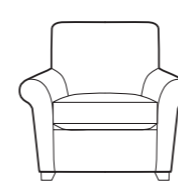

3 seater sofa/sofabed
H 950mm
W 2040mm
D 990mm

2 seater sofa/sofabed
H 950mm
W 1820mm
D 990mm

2/3 Seater sofas
Two fold slatted and webbed metal action.
Depth open 2280mm

Snuggler/Snuggler bed
H 950mm
W 1350mm
D 990mm
Depth open 2250mm

Chair
H 930mm
W 1000mm
D 950mm

Studio accent chair
H 900mm
W 850mm
D 920mm

Swivel chair
H 920mm
W 790mm
D 860mm

Ottoman
H 420mm
W 990mm
D 580mm

Storage stool
H 410mm
W 640mm
D 580mm

Footstool
H 380mm
W 640mm
D 580mm